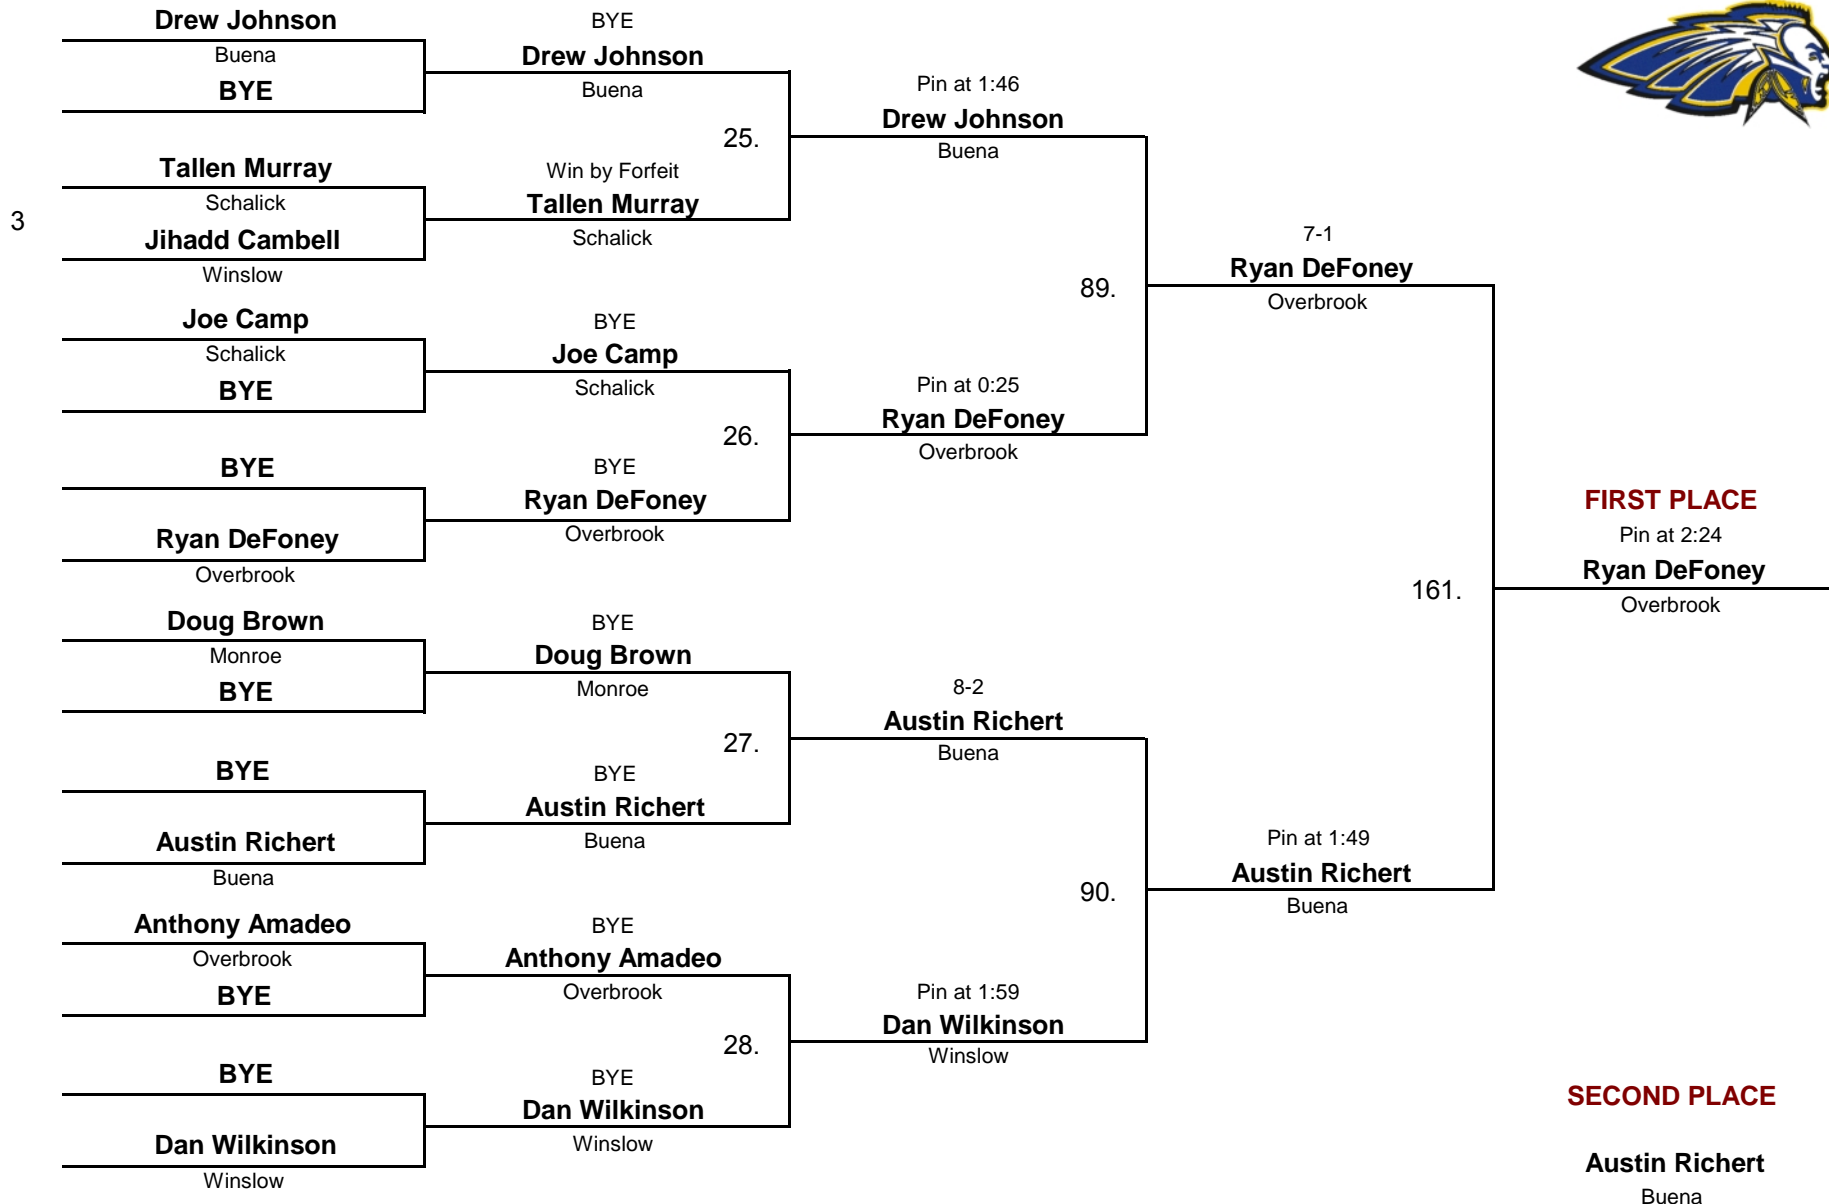

BANTAM

DIVISION

52

WEIGHT

Classic Division Tournament

February 28, 2010

Championship Rounds