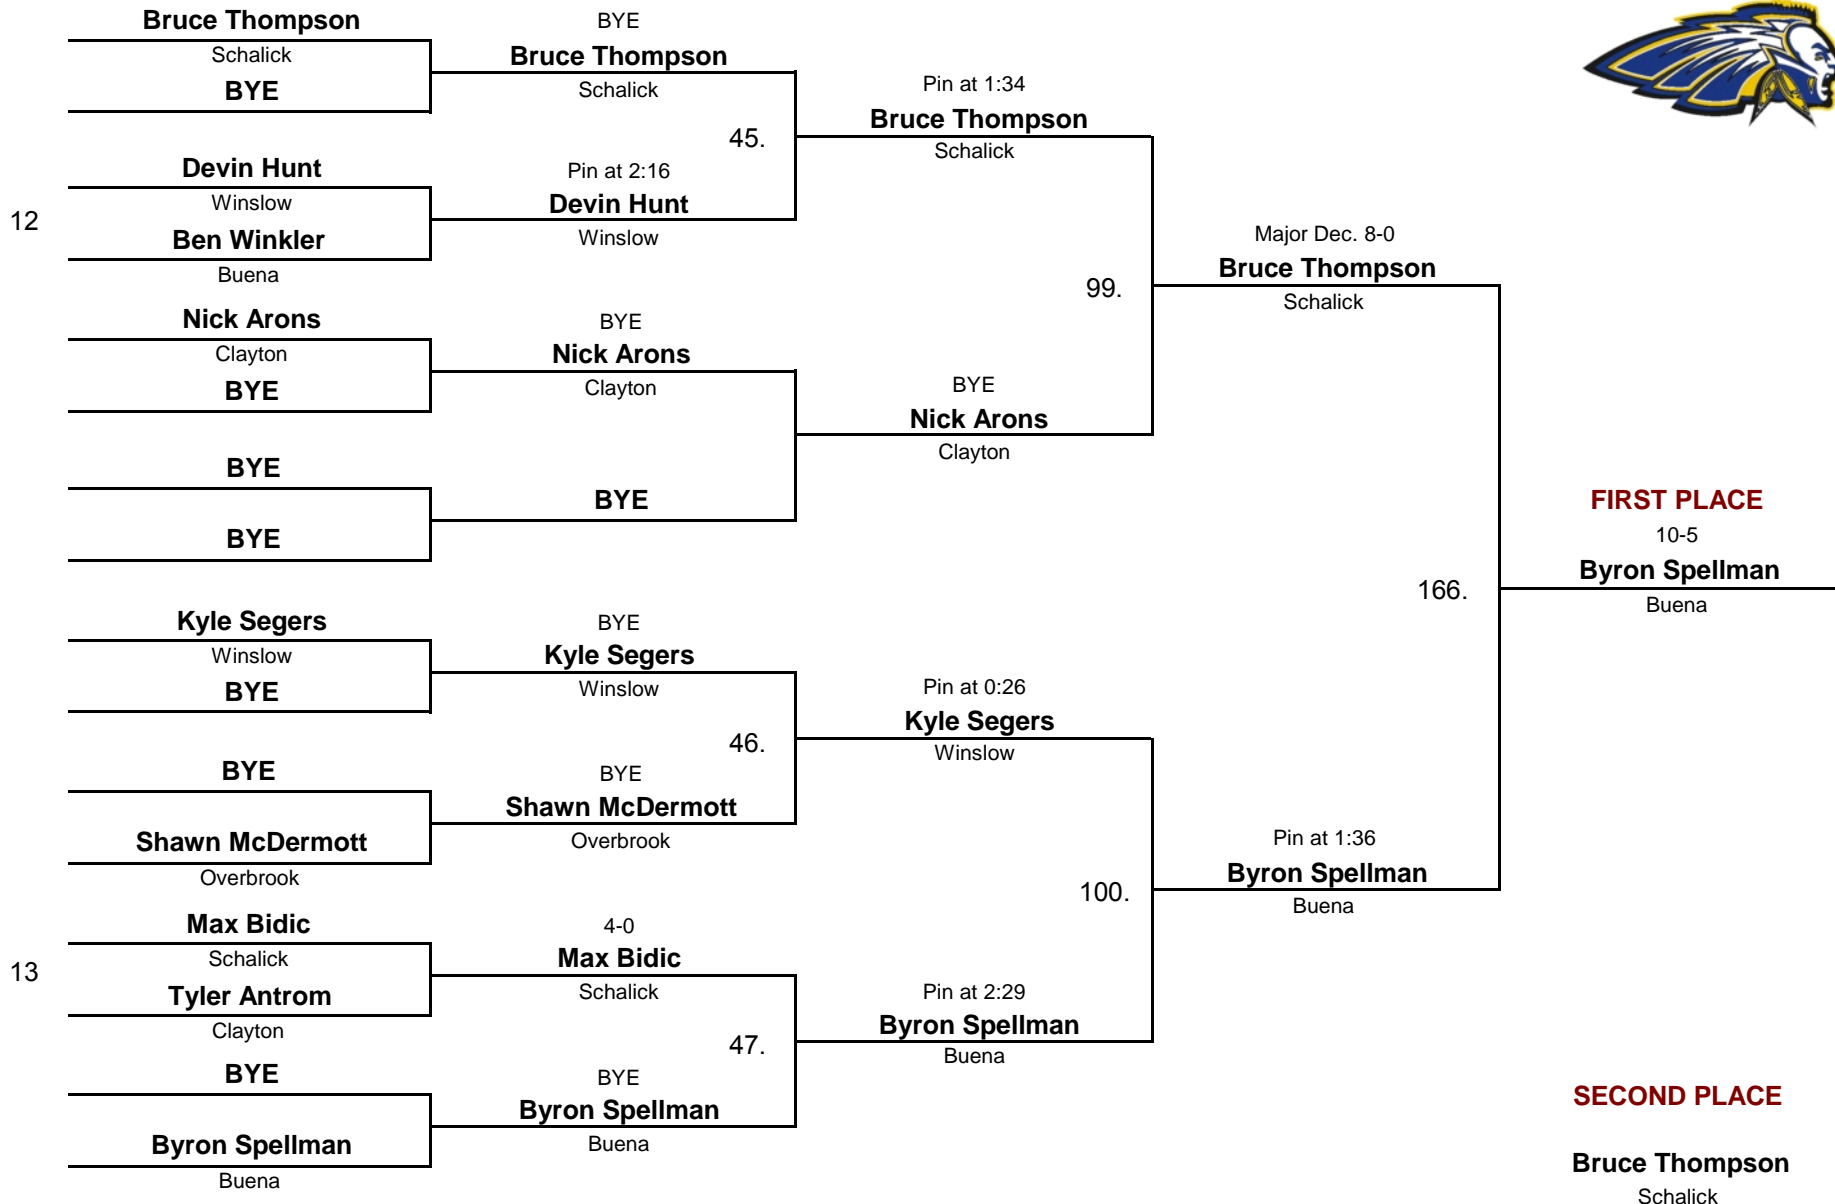

BANTAM

DIVISION

73

WEIGHT

Classic Division Tournament

February 28, 2010

Championship Rounds