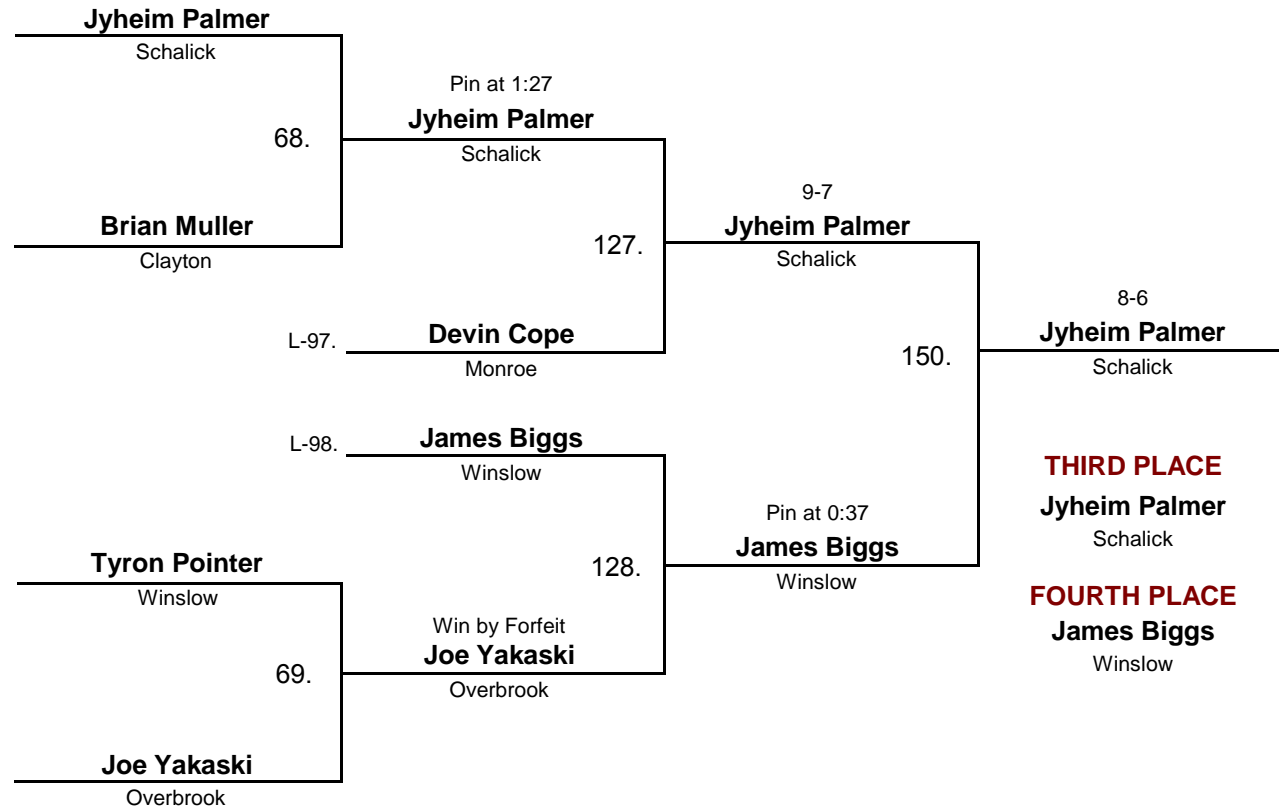

BANTAM

DIVISION

68

WEIGHT

Classic Division Tournament

February 28, 2010

Consolation Rounds