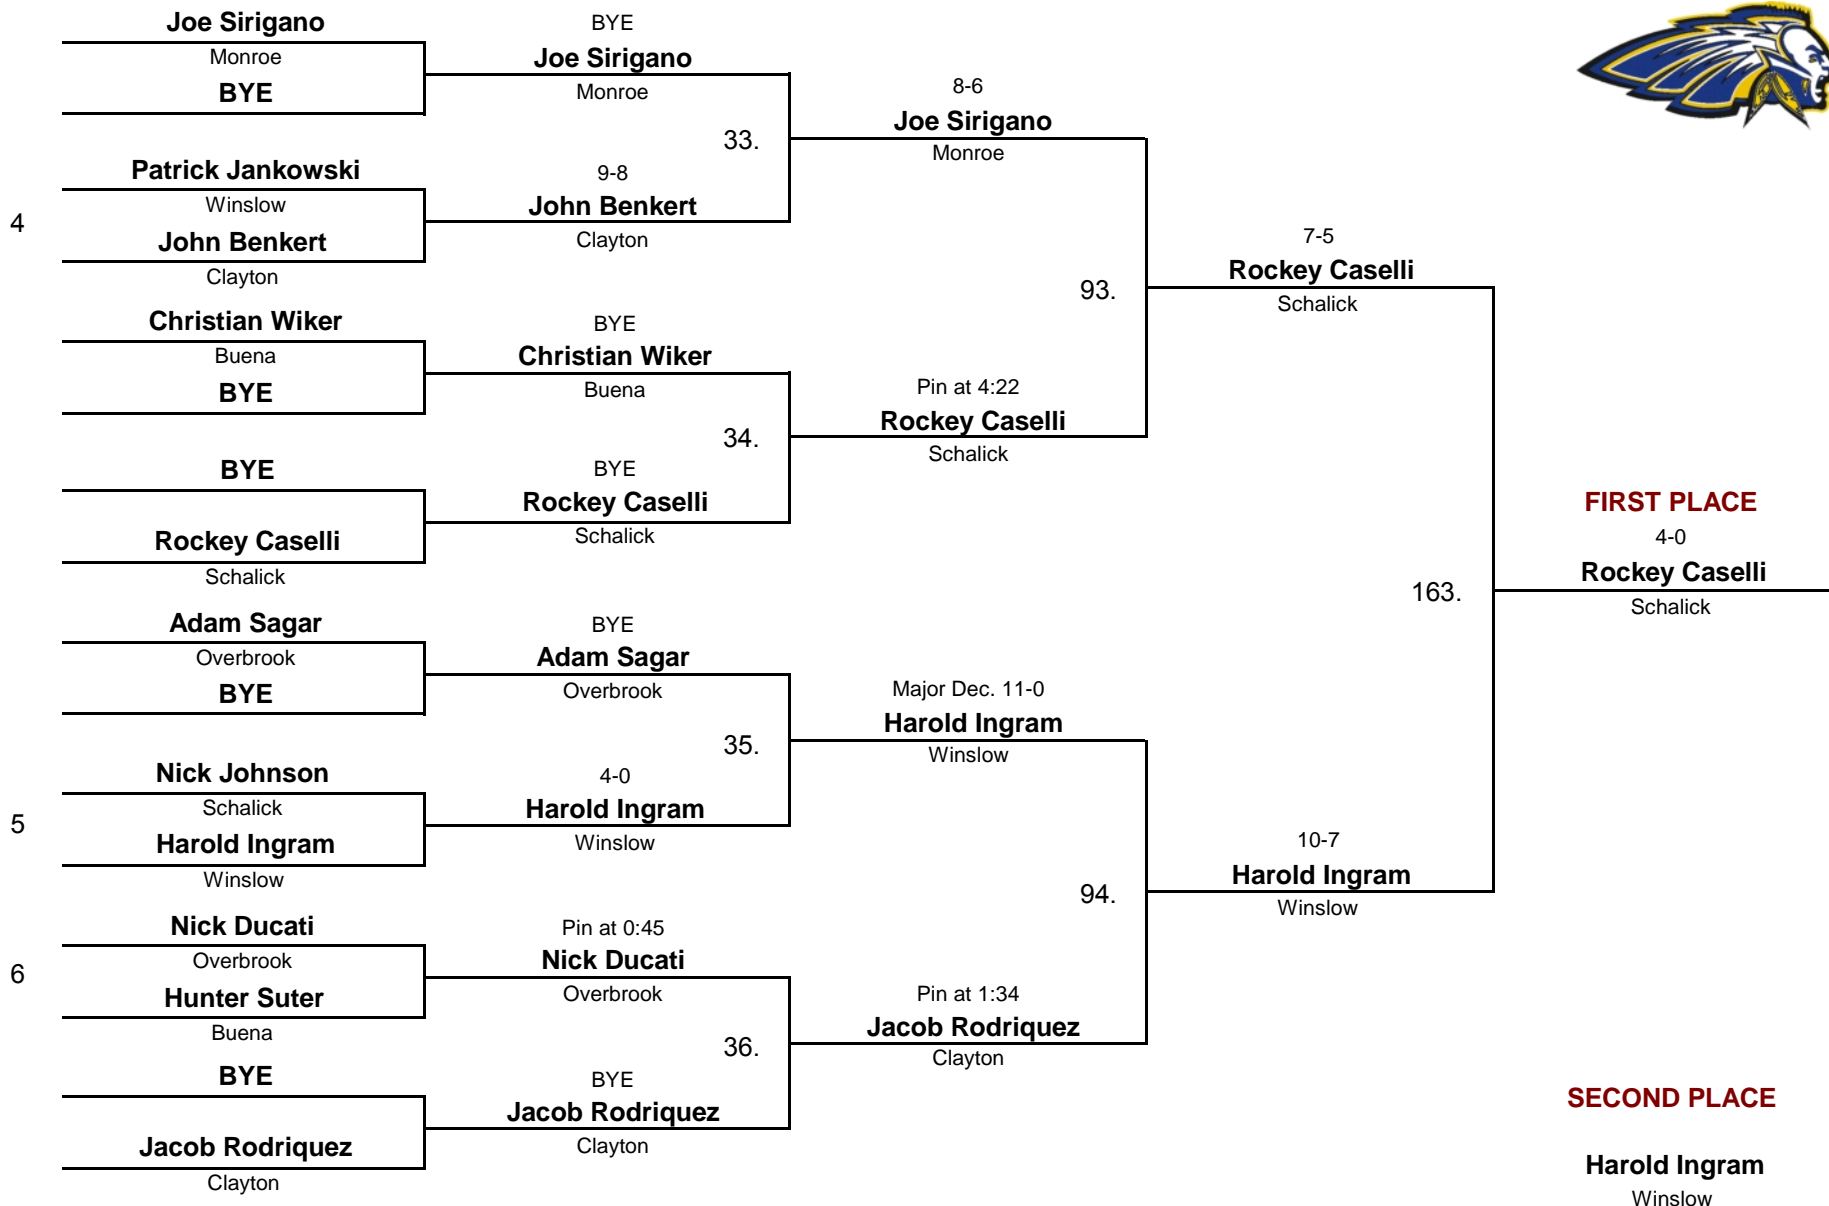

BANTAM

DIVISION

60

WEIGHT

Classic Division Tournament

February 28, 2010

Championship Rounds

BANTAM