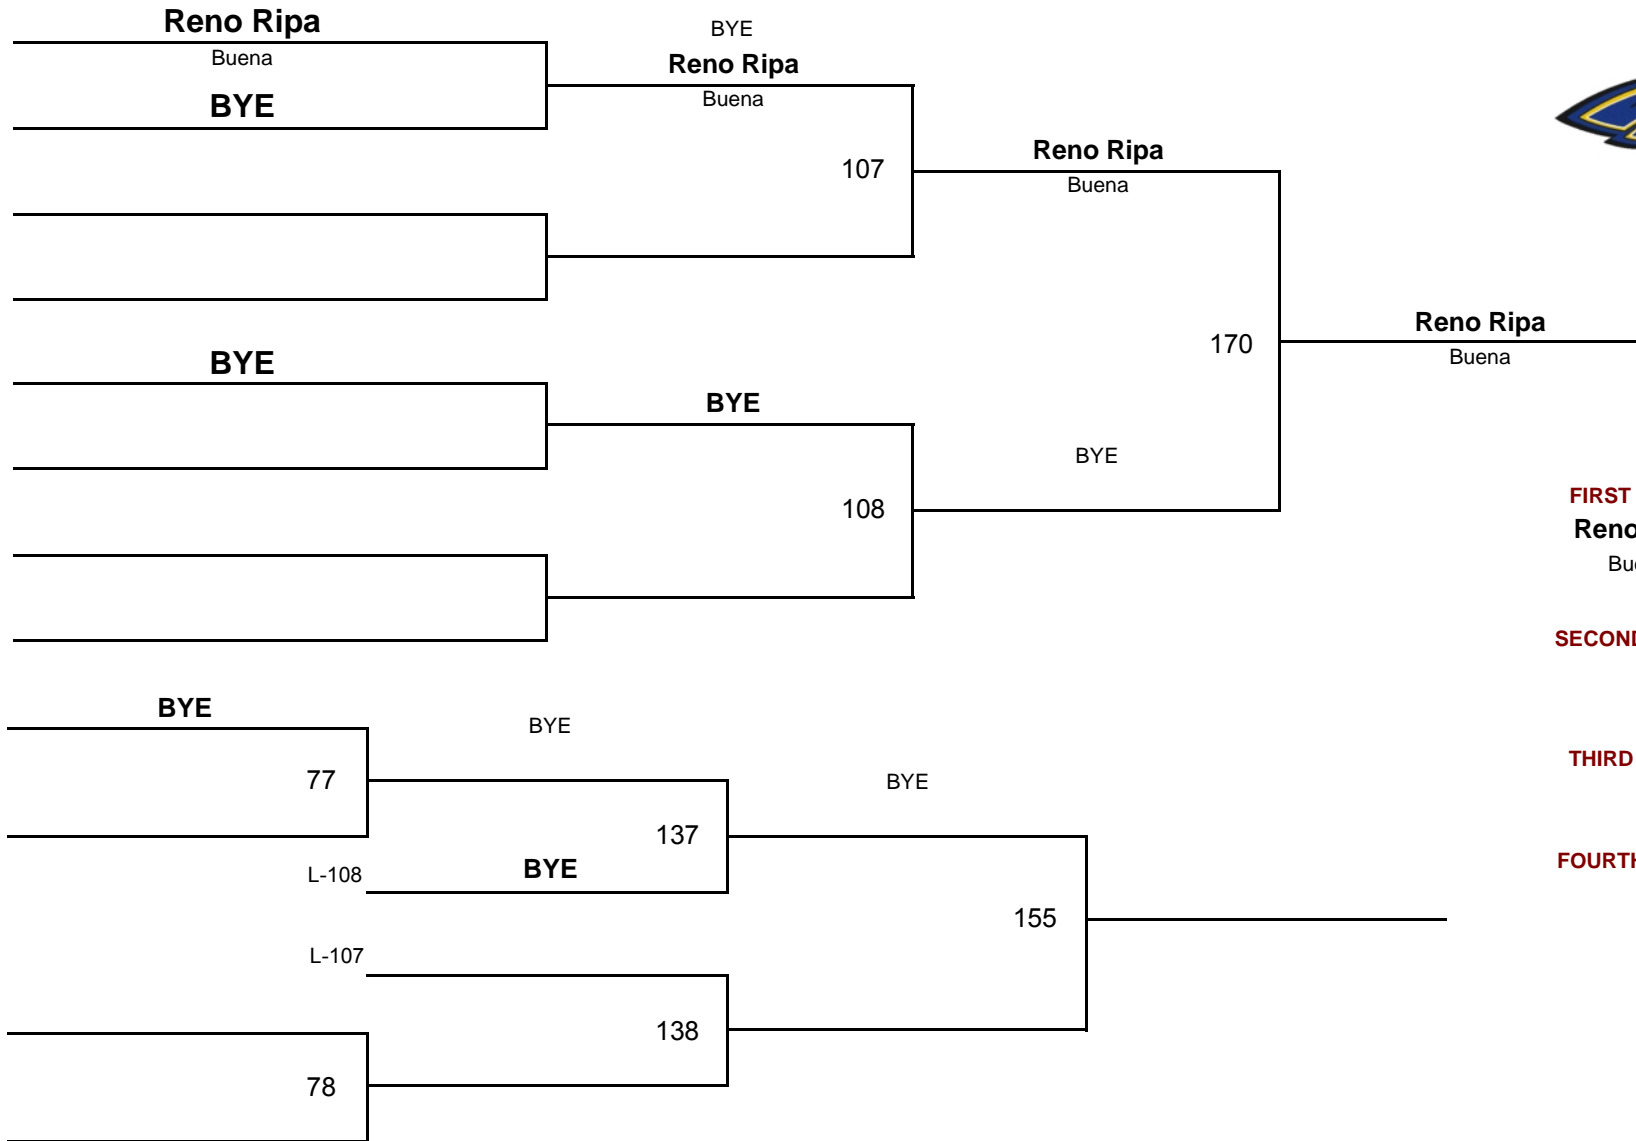

BANTAM

DIVISION

112

WEIGHT

Classic Division Tournament

February 28, 2010

FIRST PLACE
Reno Ripa
Buena

SECOND PLACE

THIRD PLACE

FOURTH PLACE