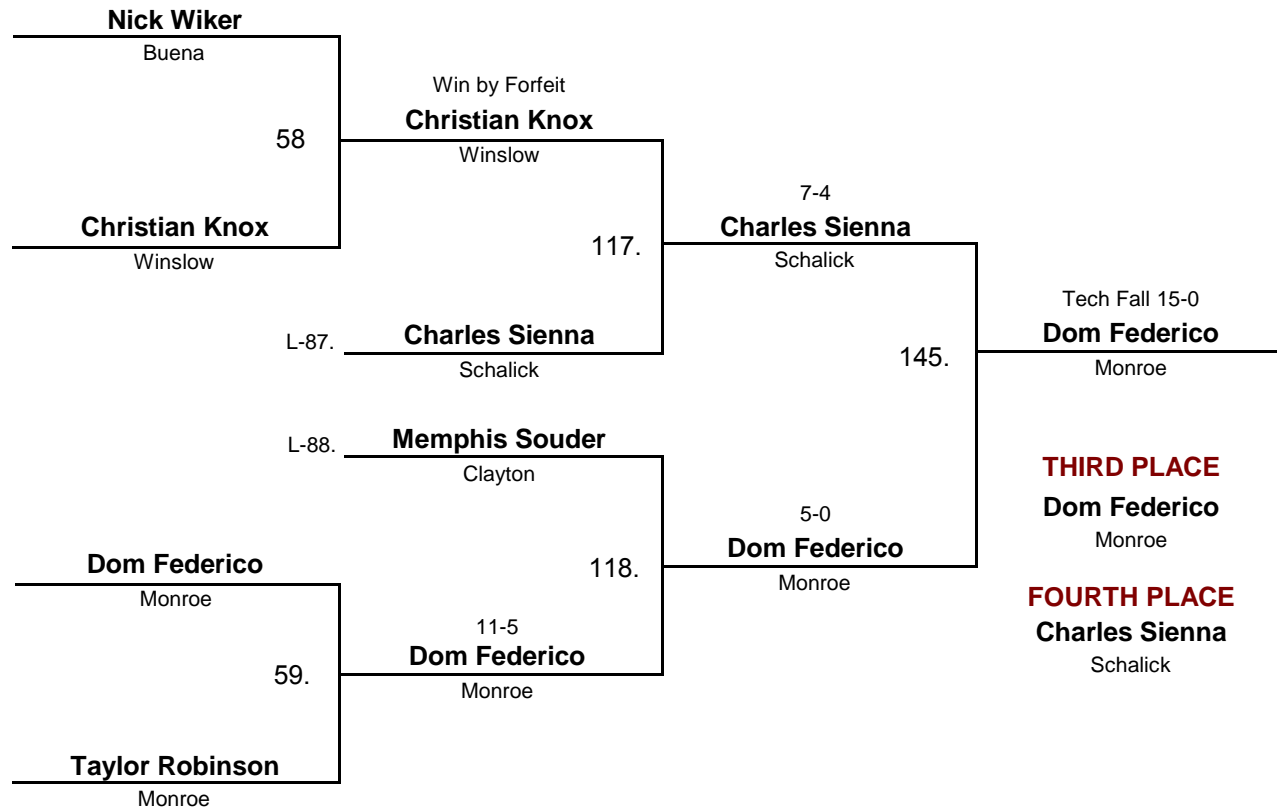

BANTAM

DIVISION

48

WEIGHT

Classic Division Tournament

February 28, 2010

Consolation Rounds