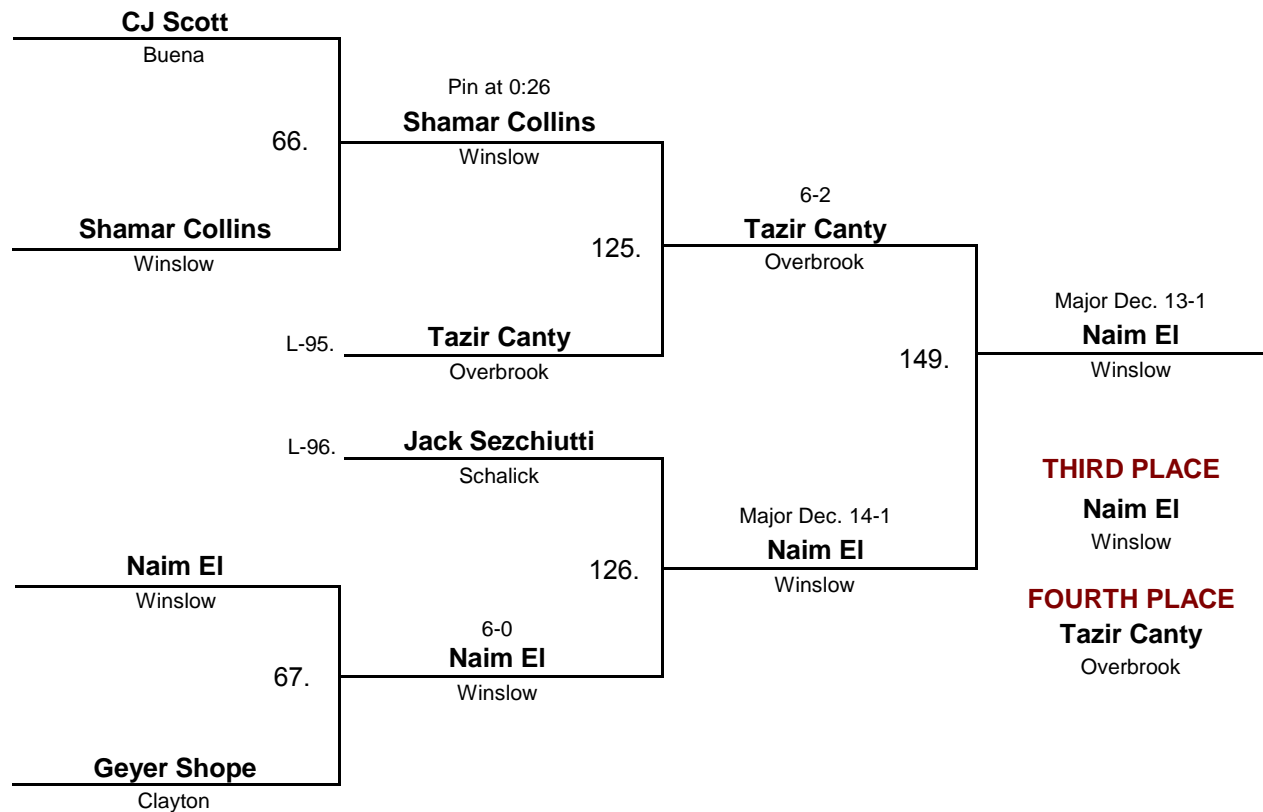

BANTAM

DIVISION

64

WEIGHT

Classic Division Tournament

February 28, 2010

Consolation Rounds