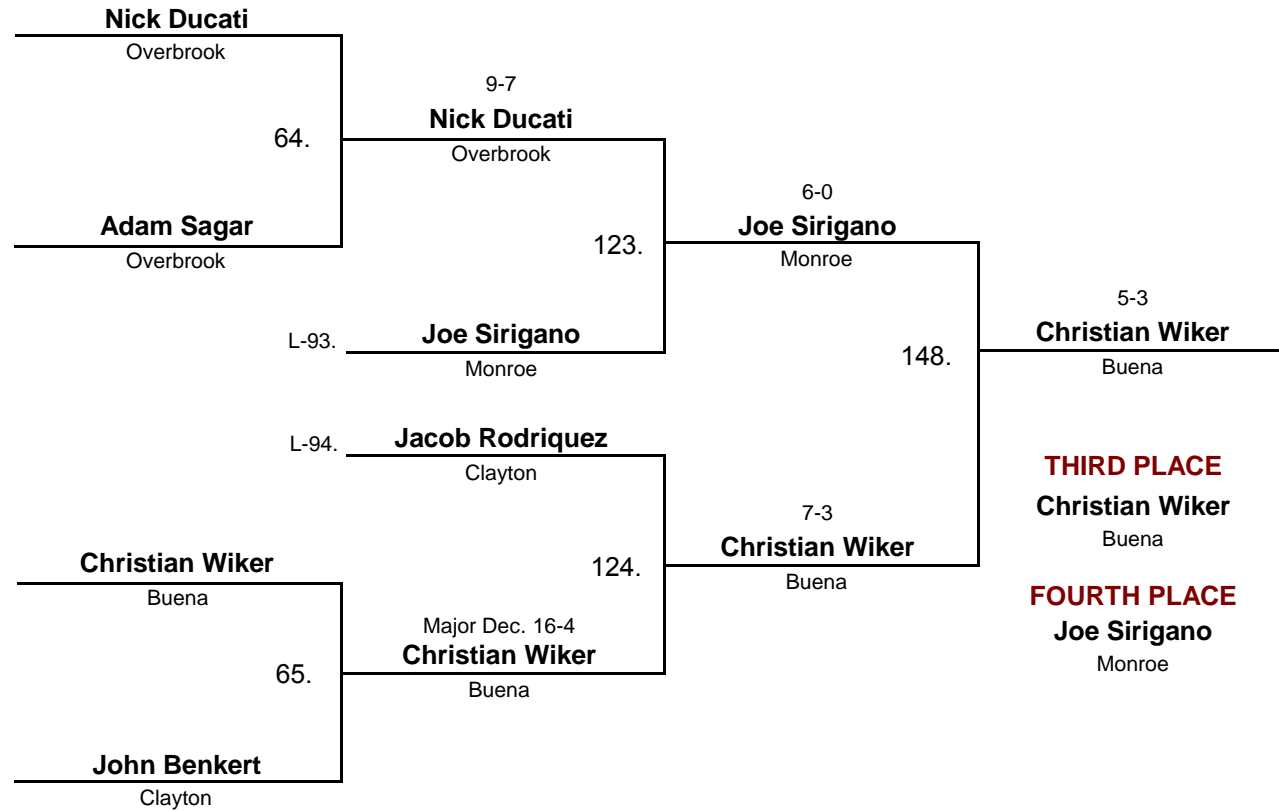

DIVISION

60

WEIGHT

Classic Division Tournament

February 28, 2010

Consolation Rounds

BANTAM

DIVISION