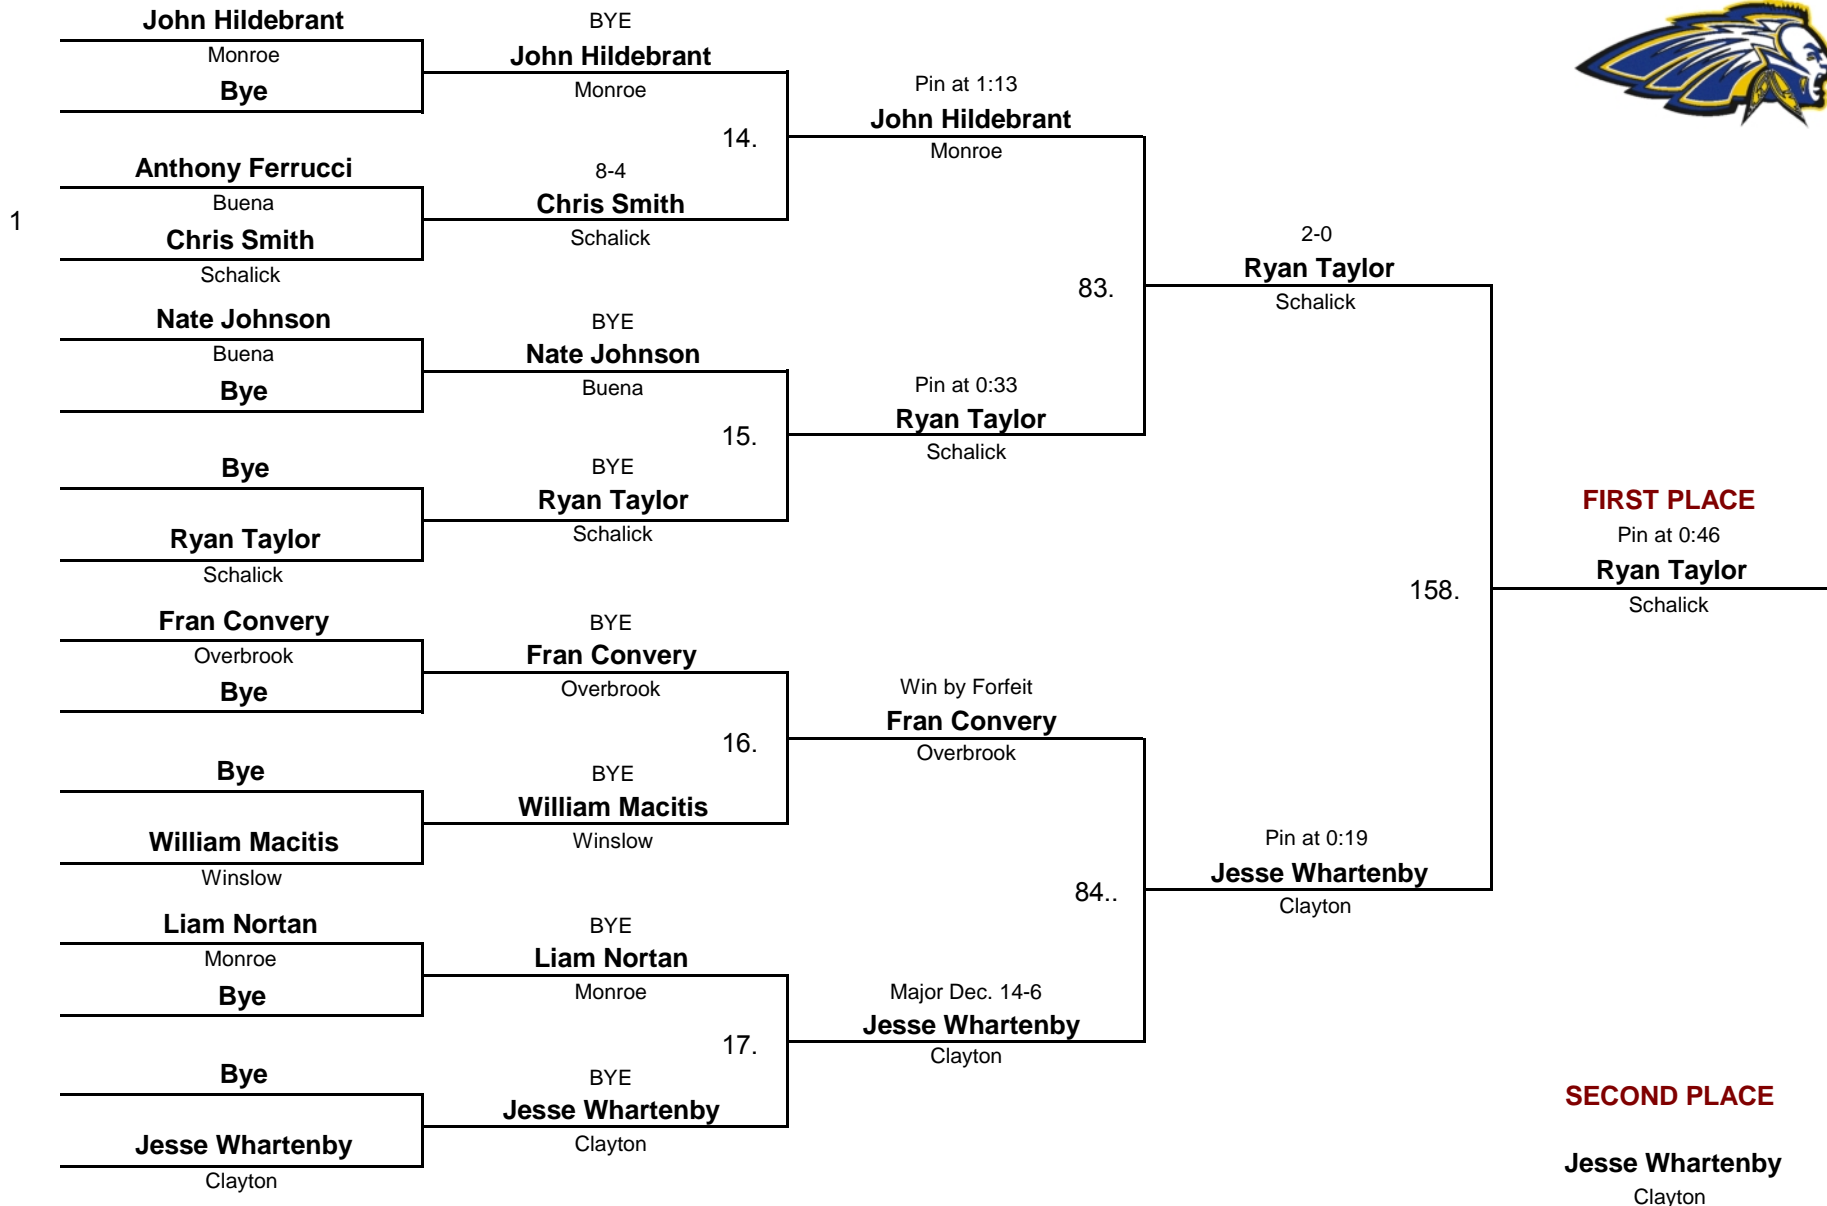

BANTAM

DIVISION

40

WEIGHT

Classic Division Tournament

February 28, 2010

Championship Rounds

BANTAM