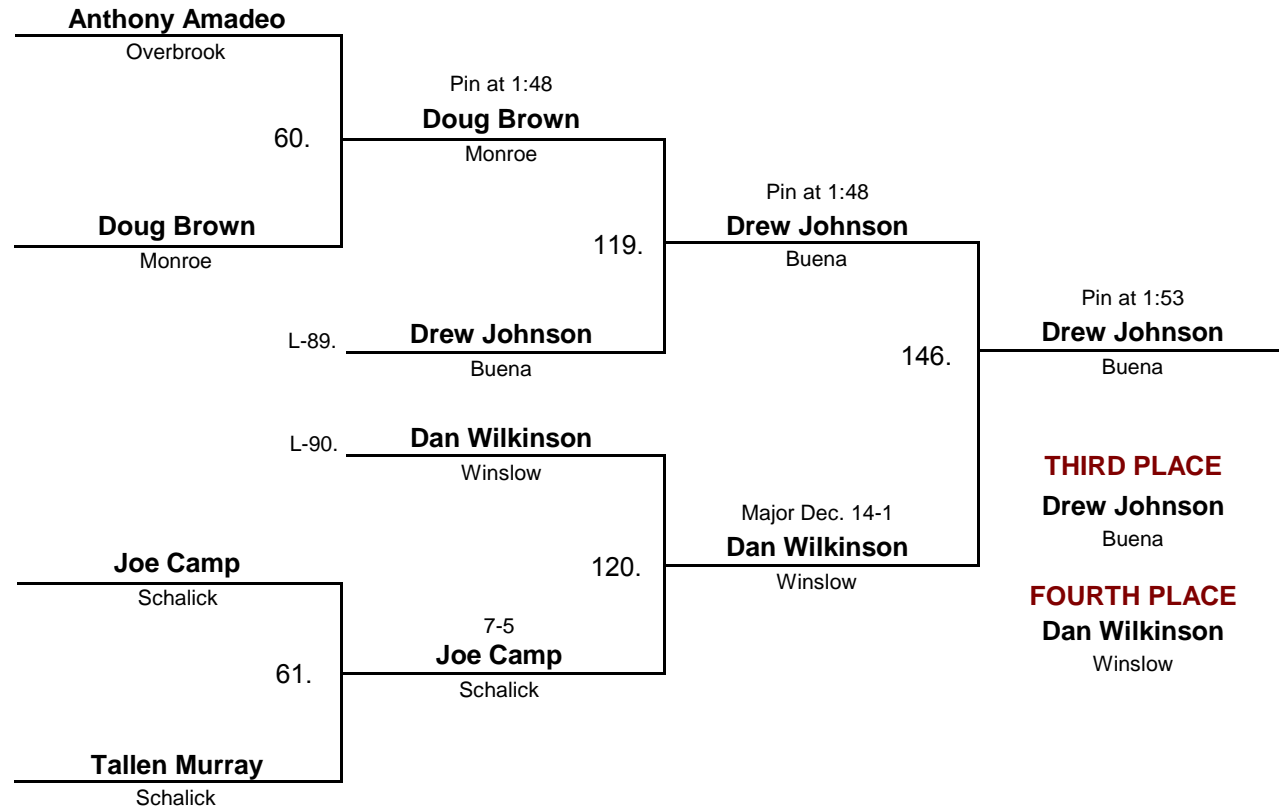

BANTAM

DIVISION

52

WEIGHT

Classic Division Tournament

February 28, 2010

Consolation Rounds