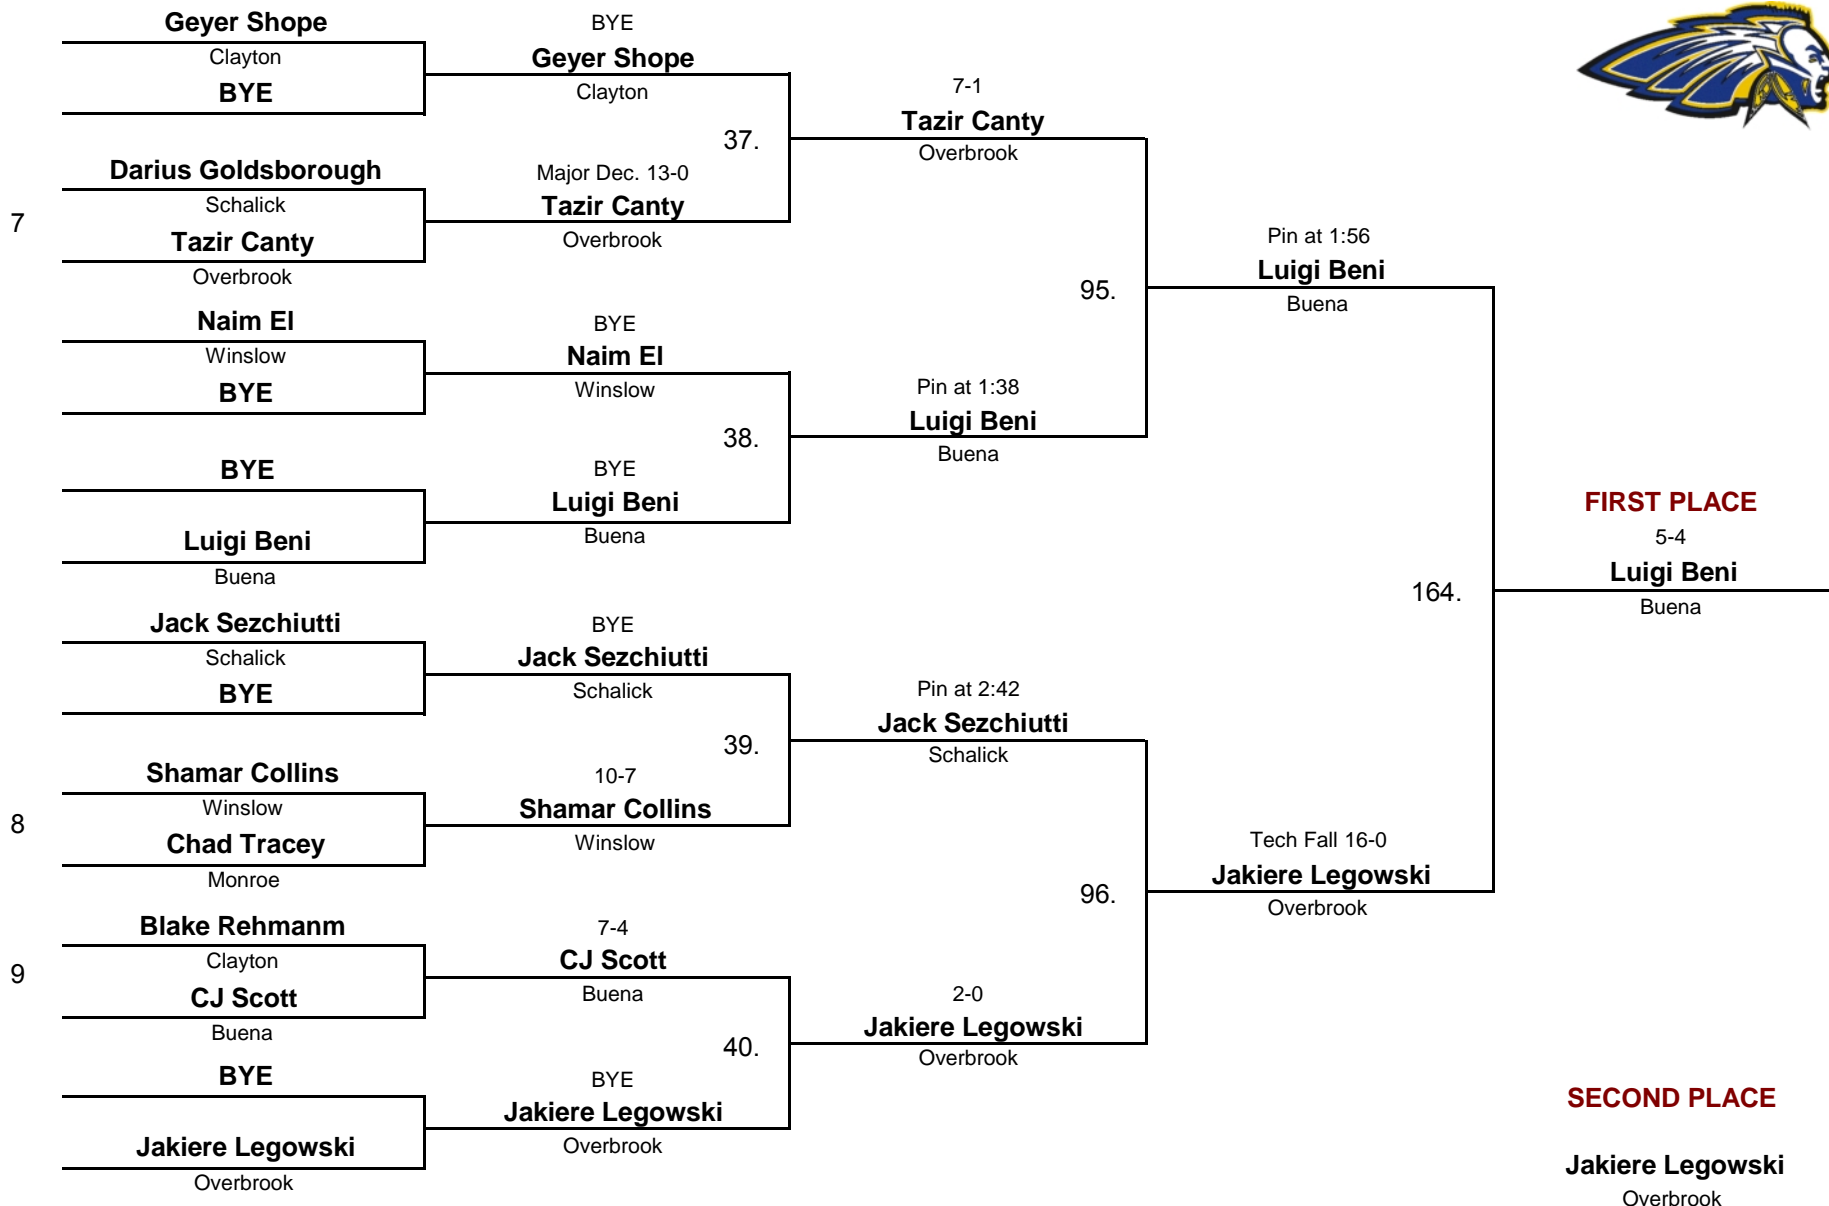

BANTAM

DIVISION

64

WEIGHT

Classic Division Tournament

February 28, 2010

Championship Rounds