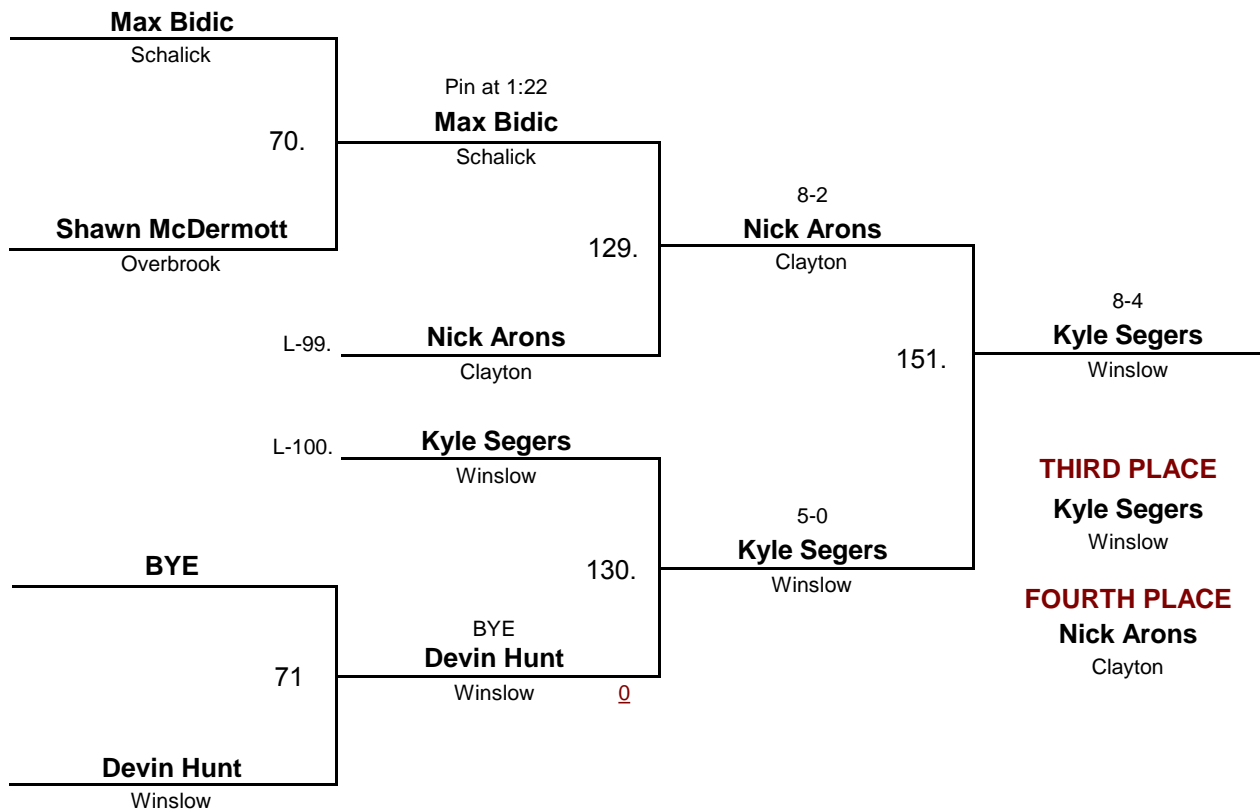

Championship Rounds

BANTAM

DIVISION

73

WEIGHT

Classic Division Tournament

February 28, 2010

Consolation Rounds