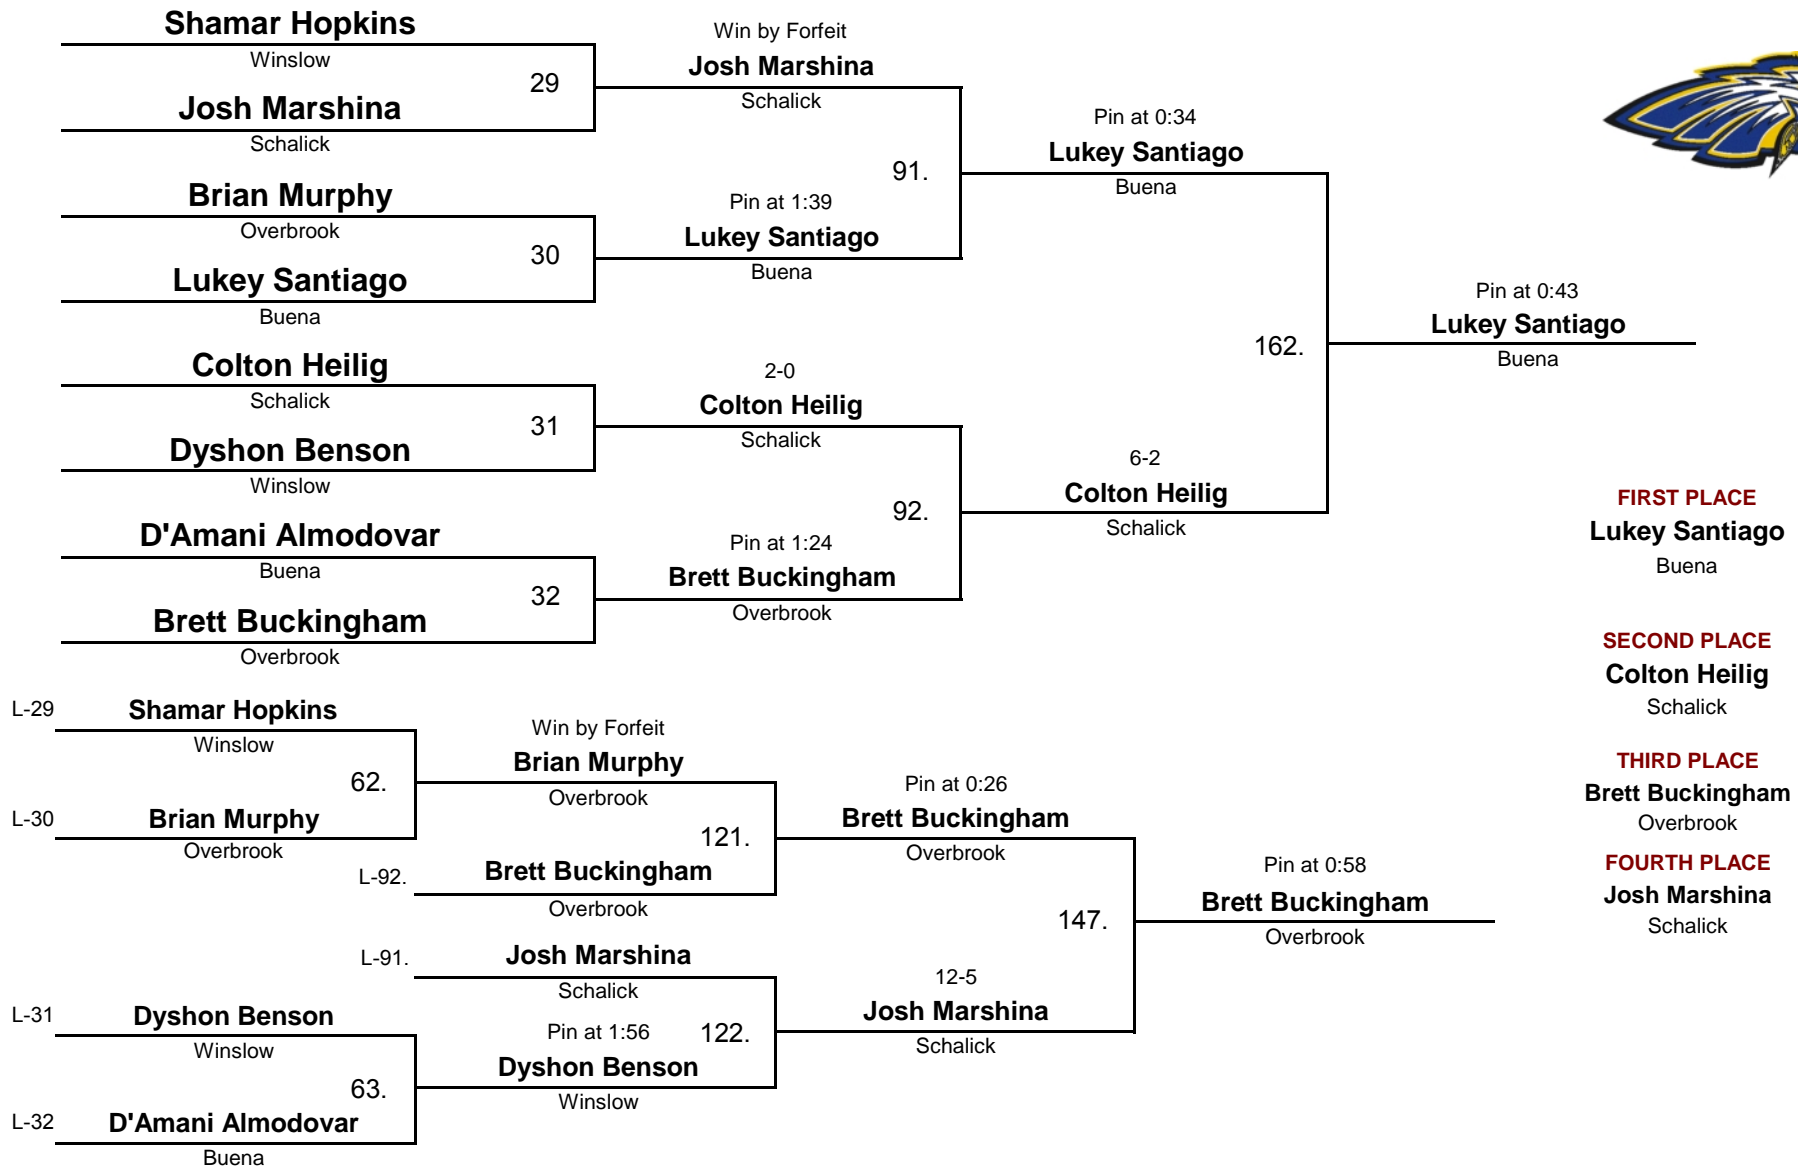

BANTAM

56

Classic Division Tournament

DIVISION

WEIGHT

February 28, 2010