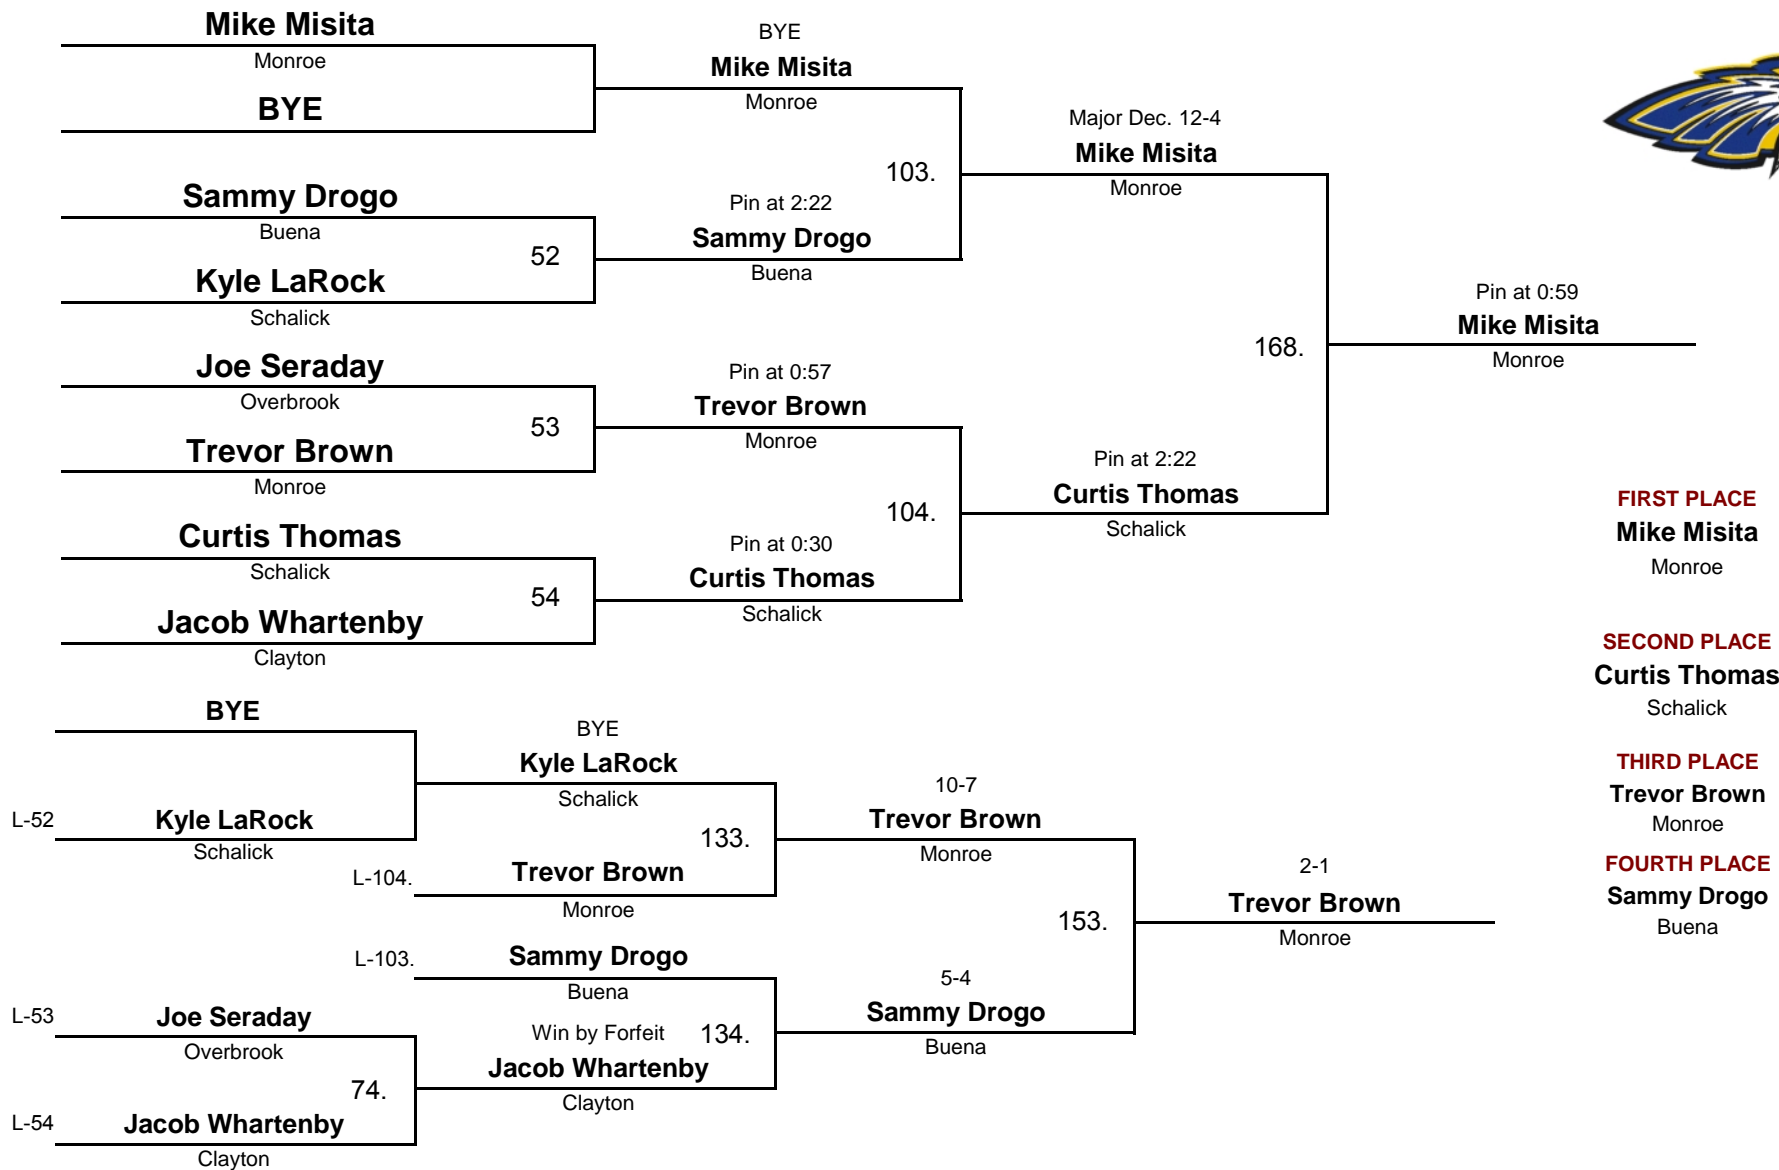

BANTAM

85

Classic Division Tournament

DIVISION

WEIGHT

February 28, 2010