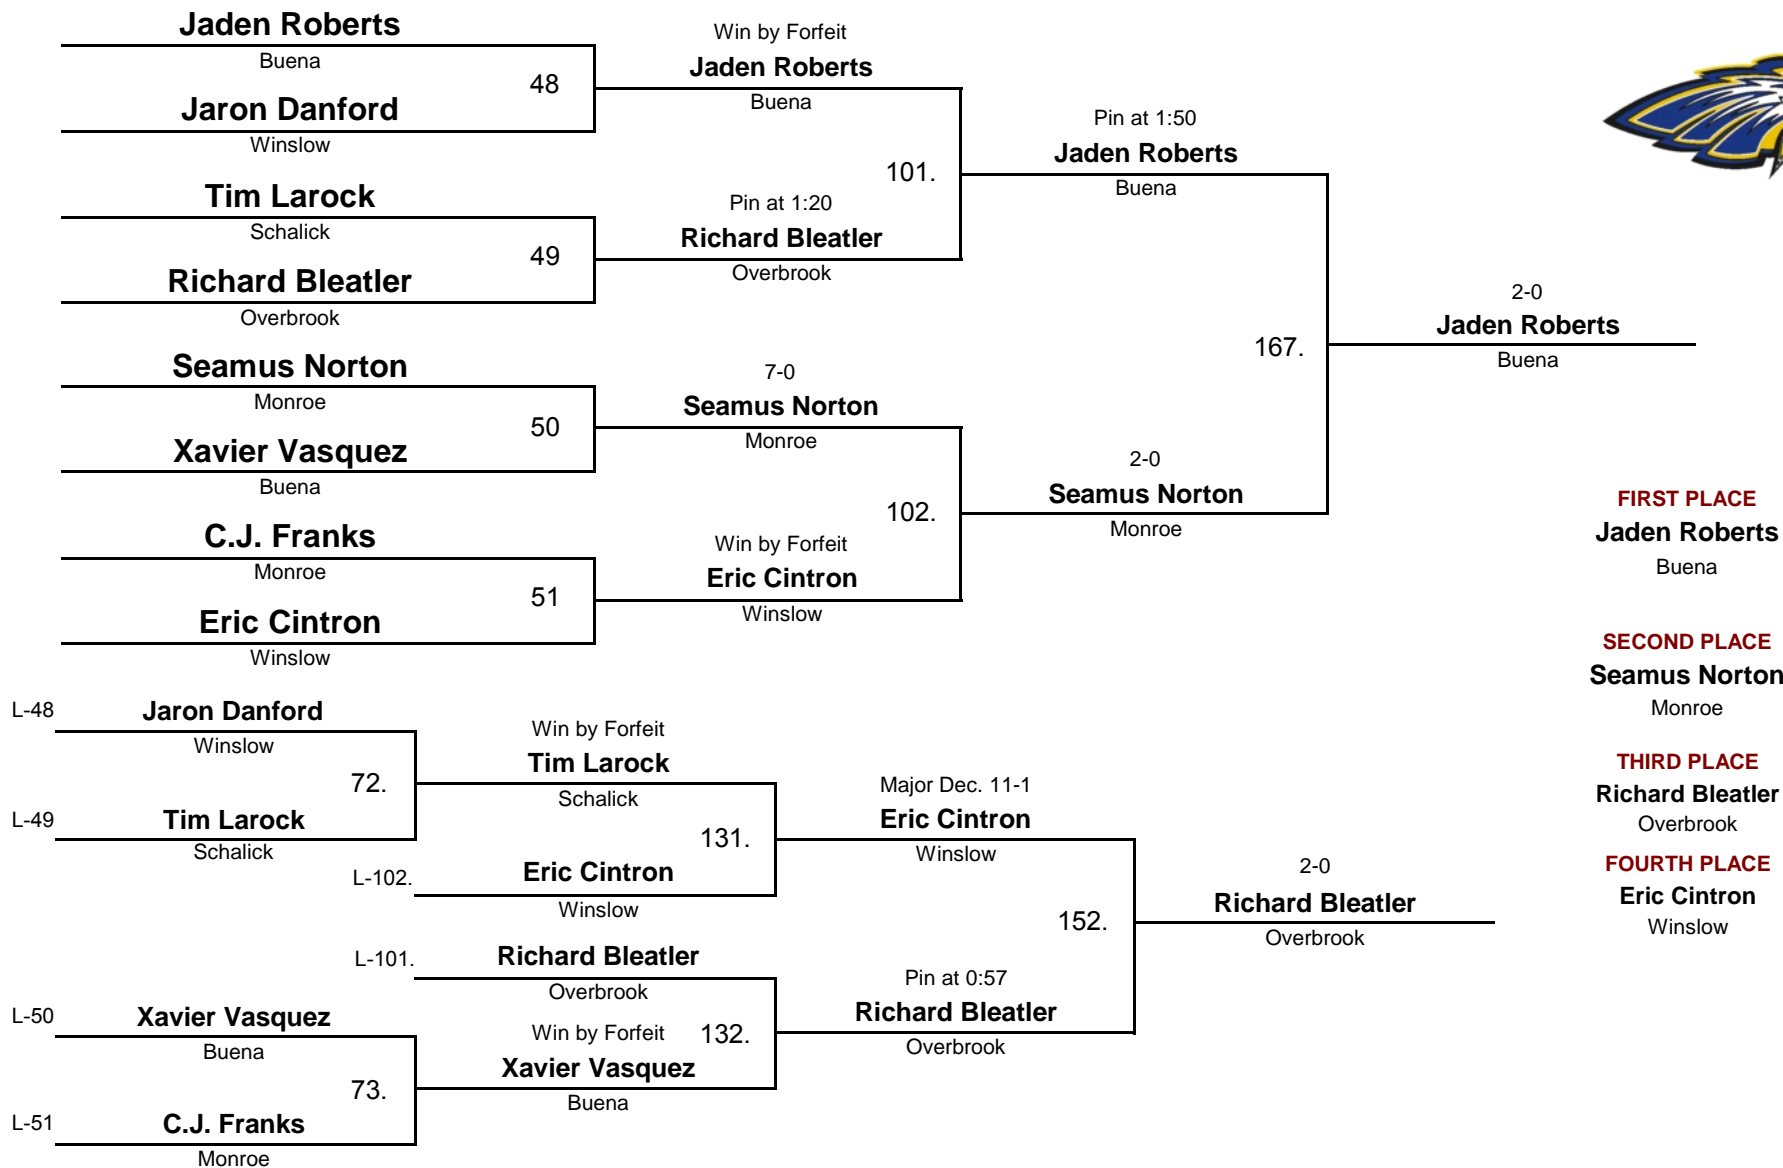

BANTAM

DIVISION

77

WEIGHT

Classic Division Tournament

February 28, 2010

BANTAM

85