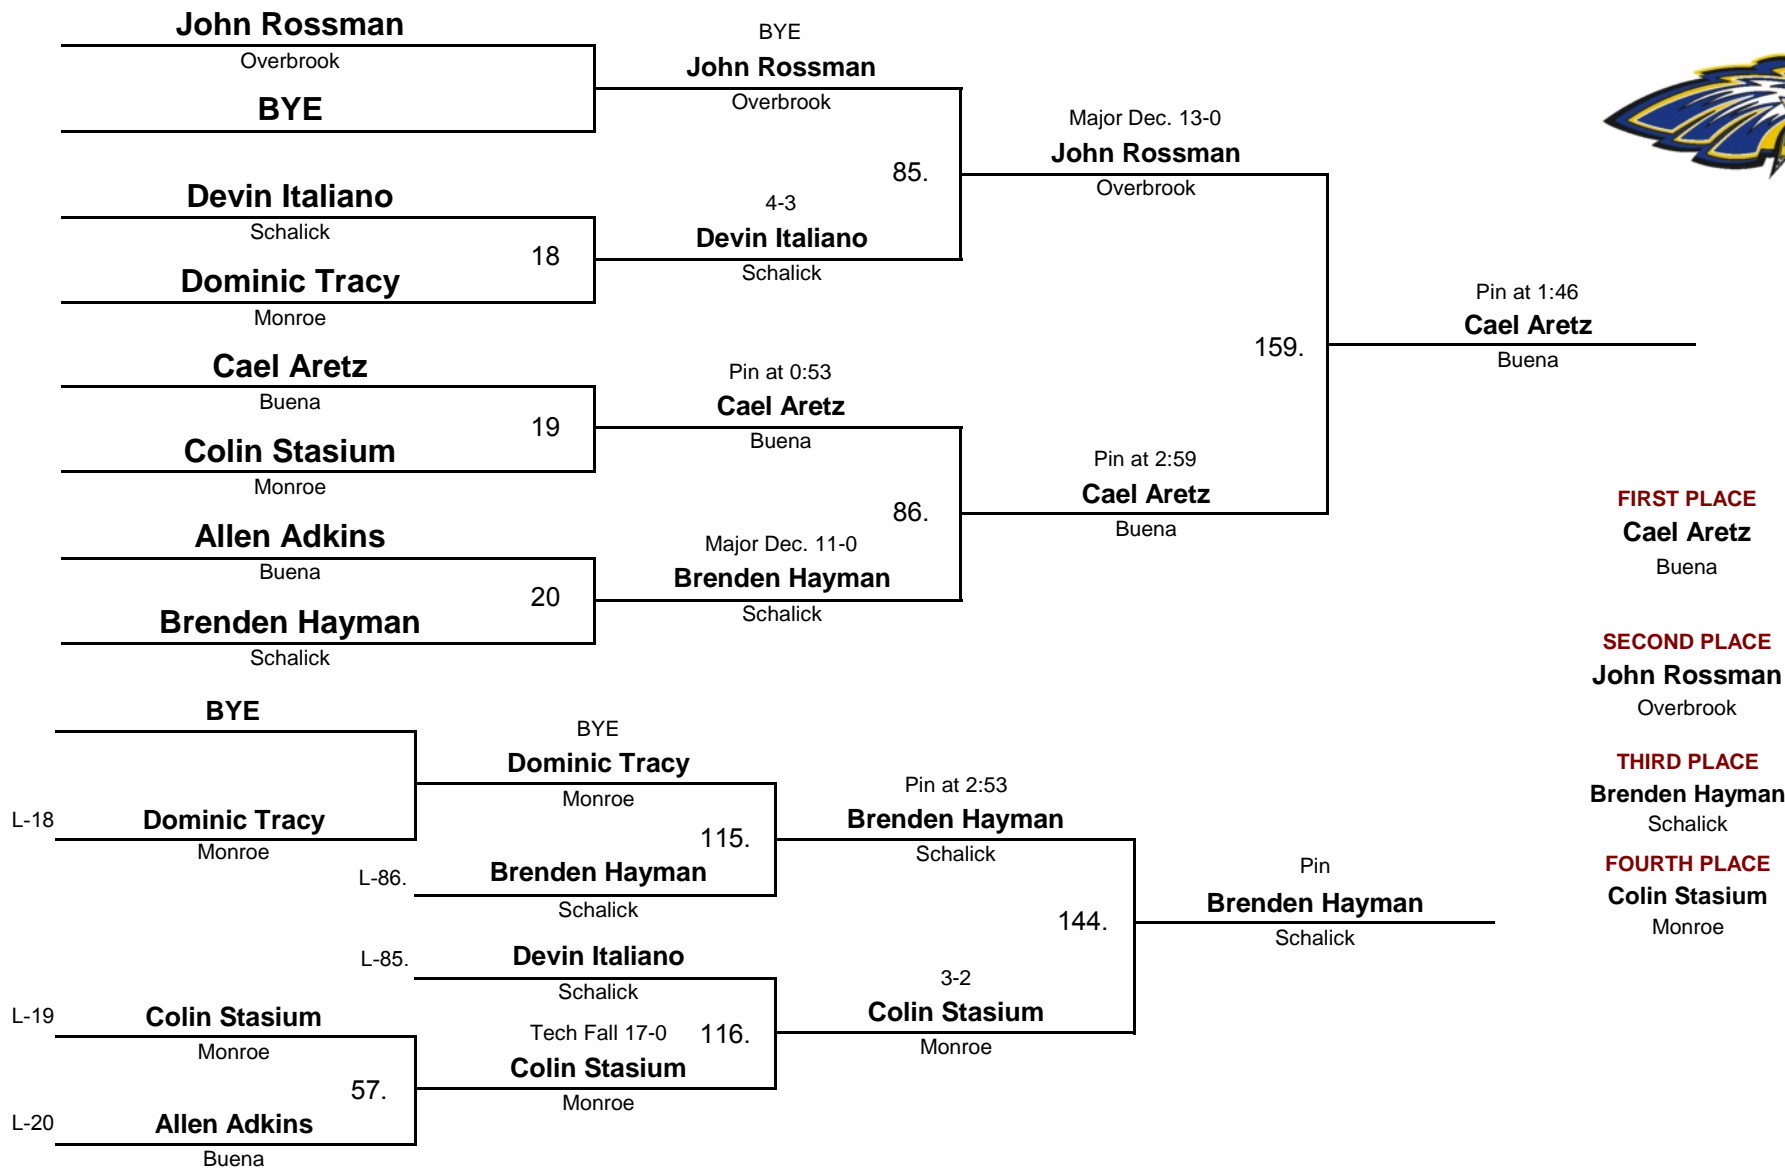

BANTAM

44

Classic Division Tournament

DIVISION

WEIGHT

February 28, 2010